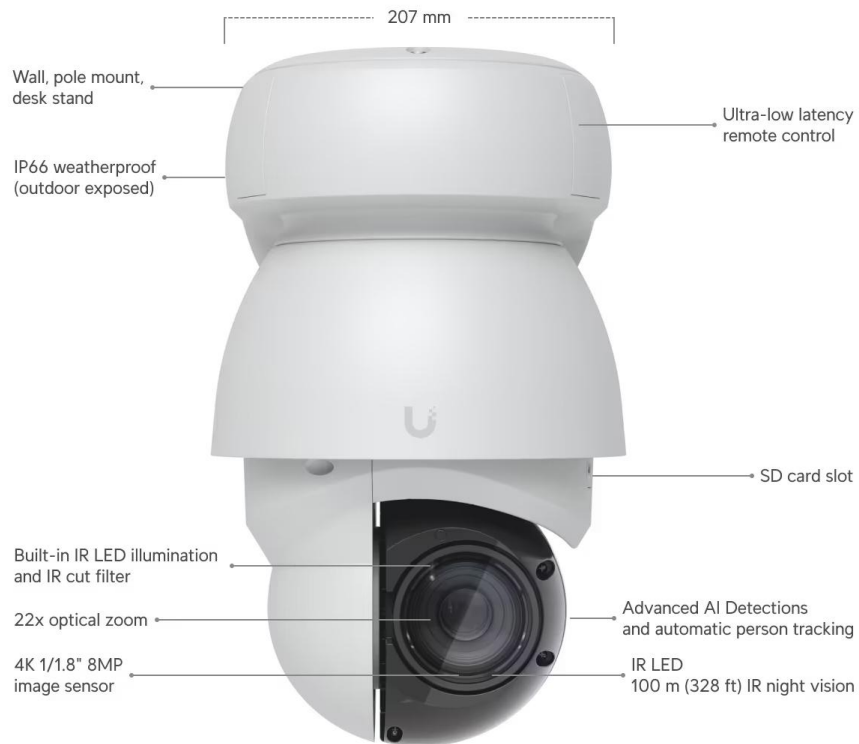

AI PTZ Industrial

UVC-AI-PTZ-W

Overview

Dimensions	207 x 223.7 x 341.3 mm (8.2 x 8.8 x 13.4")
IR Night Vision	100 m (328 ft)
Zoom Mode	22x Optical
Face Recognition	√
License Plate Recognition	√
Smart Detections (People, Vehicles, Animals)	√
Resolution	4K
Field of View	Wide: H: 59.8°, V: 44.4°, D: 70° Tele: H: 3°, V: 2.24°, D: 3.76°

Pan-Tilt Range	Pan: 360° (Endless) Tilt: 120°
Weatherproofing	IP66
Mounting	Wall, Pole mount, Desk stand (Included)

Performance

Networking Interface	GbE RJ45 port
Video	
<ul style="list-style-type: none">• Image Settings	Color, brightness, sharpness, contrast white balance, exposure control 2DNR, 3DNR, NR by motion masking, text overlay
<ul style="list-style-type: none">• Max. Frame Rate	30 FPS
<ul style="list-style-type: none">• Resolution	8MP 3840 x 2160 (16:9)
Optics	
<ul style="list-style-type: none">• Sensor	1/1.8" 8MP
<ul style="list-style-type: none">• Lens	F 6.36-138.5 mm; <i>f</i> /1.5- <i>f</i> /3.4
<ul style="list-style-type: none">• Night Mode	Built-in IR LED illumination and IR cut filter

Hardware

Max. Power Consumption	51W
Supported Voltage Range	42.5–57V DC
Power Method	PoE++
Processor	Quad-core Arm® Cortex®-A53 based chip
Weight	Without mount: 3.8 kg (8.4 lb) Wall mount (Pedant): 3 kg (6.6 lb) Table stand: 150 g (5.3 oz) Pole mount: 320 g (11.3 oz)